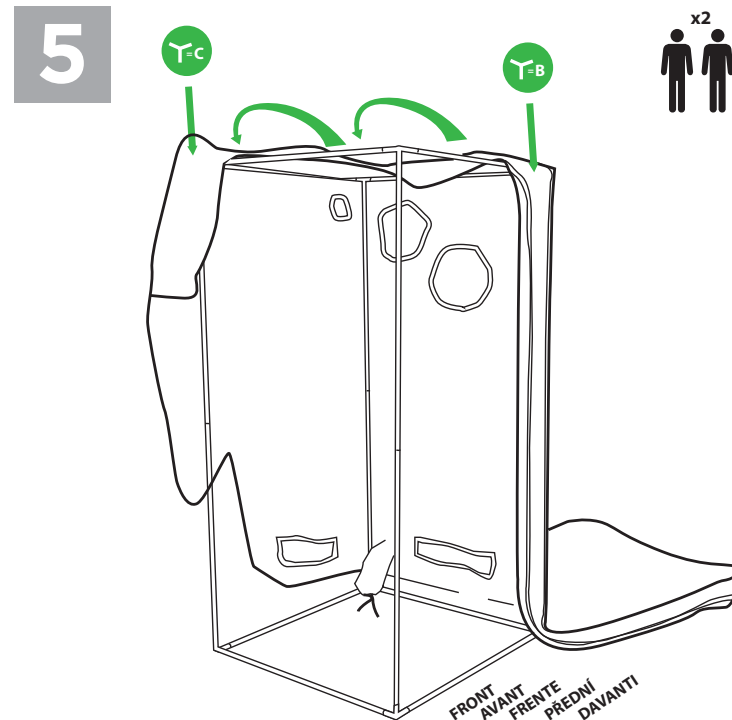

EN

If there is a problem with this tent, then seek advice from your retailer.

FR

Si vous rencontrez un problème avec cette tente, demandez conseil à votre revendeur.

CZ

Pokud se u stanu vyskytne závada, obraťte se na prodávajícího.

IT

In caso di difficoltà, rivolgersi al proprio distributore.

ES

Si tiene algún problema con esta tienda, solicite ayuda en el establecimiento donde la adquirió.

DE

Falls es ein Problem mit diesem Zelt geben sollte, wenden Sie sich bitte an Ihren Händler.

NL

Vraag uw leverancier om advies als zich een probleem voordoet met deze kweektent.

SV

Kontakta återförsäljaren om du får problem med tältet.

MAX 1.2M