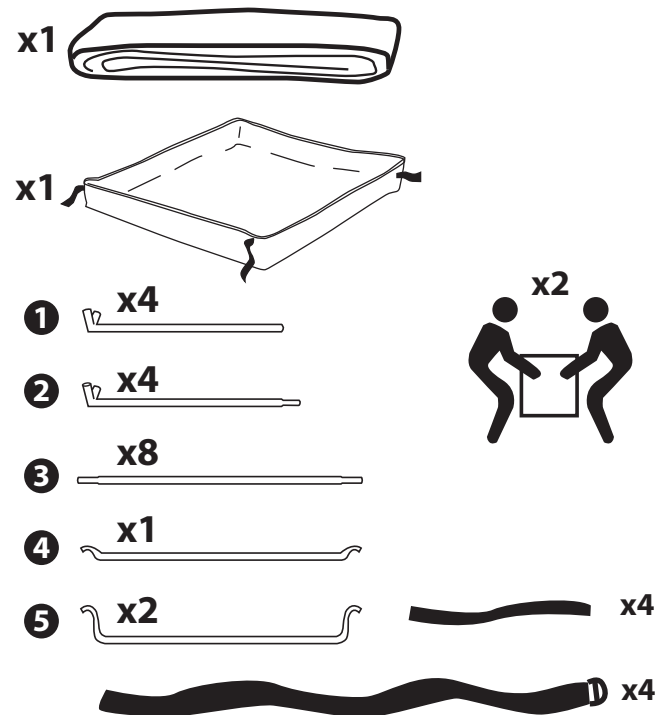

EN

If there is a problem with this tent, then seek advice from your retailer.

FR

Si vous rencontrez un problème avec cette tente, demandez conseil à votre revendeur.

CZ

Pokud se u stanu vyskytne závada, obraťte se na prodávajícího.

IT

In caso di difficoltà, rivolgersi al proprio distributore.

ES

Si tiene algún problema con esta tienda, solicite ayuda en el establecimiento donde la adquirió.

DE

Falls es ein Problem mit diesem Zelt geben sollte, wenden Sie sich bitte an Ihren Händler.

NL

Vraag uw leverancier om advies als zich een probleem voordoet met deze kweektent.

SV

Kontakta återförsäljaren om du får problem med tältet.

MAX 1.2M