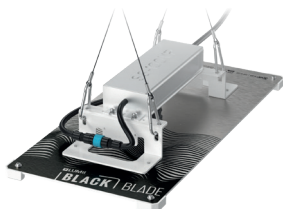

LUMii Black Blade LEDs & LUMii Black Bar 30W UV/FR LED

Exciting, affordable LED lights for all your growing needs!

LUMii Black Blade 100w LED

- Ideal for propagation or growing leafy greens and herbs

W/S **£75.00**, RRP **£150.00**

LUMii Black Blade 200w LED

- Fully dimmable, balanced spectrum lights for the entire grow cycle
- Can be controlled as a multiple array using the PowerPlant LED Controller

W/S **£125.00**, RRP **£250.00**

LUMii Black Bar 30W UV/FR LED

- Extends the spectrum, adding UV and Far-Red with potential to increase yield and quality and encourage flowering
- Fits direct to LUMii Black Blade 400W LED
- Can be hung alongside any full-spectrum light source

RAM Combi-Duct Lightproof Ducting

Now available in both 5m & 10m lengths!

- Wire reinforced - holds its open round shape
- Lightproof and low noise
- Fire resistant

SUPERthrive

Try our range of SUPERTHRIVE nutrients and additives