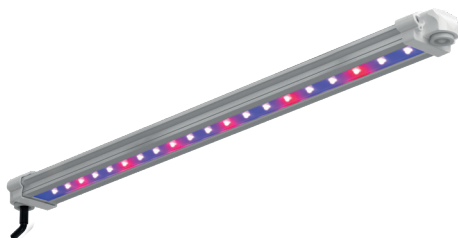

LUMii Black Blade LEDs & LUMii Black Bar 30W UV/FR LED

Exciting, affordable LED lights for all your growing needs!

LUMii Black Blade 100w LED

- Ideal for propagation or growing leafy greens and herbs

W/S **£75.00**, RRP **£150.00**

LUMii Black Blade 200w LED

- Fully dimmable, balanced spectrum lights for the entire grow cycle
- Can be controlled as a multiple array using the PowerPlant LED Controller

W/S **£125.00**, RRP **£250.00**

LUMii Black Bar 30W UV/FR LED

- Extends the spectrum, adding UV and Far-Red with potential to increase yield and quality and encourage flowering
- Fits direct to LUMii Black Blade 400W LED
- Can be hung alongside any full-spectrum light source

RAM Combi-Duct Lightproof Ducting

Now available in both 5m & 10m lengths!

- Wire reinforced - holds its open round shape
- Lightproof and low noise
- Fire resistant

SUPERthrive

Try our range of SUPERTHRIVE nutrients and additives