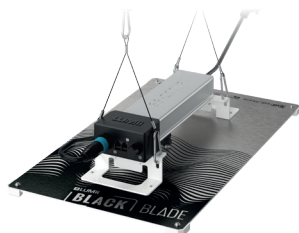

LUMii Black Blade LEDs & LUMii Black Bar 30W UV/FR LED

Exciting, affordable LED lights for all your growing needs!

LUMii Black Blade 100w LED

- Ideal for propagation or growing leafy greens and herbs

W/S **£75.00**, RRP **£150.00**

LUMii Black Blade 200w LED

- Fully dimmable, balanced spectrum lights for the entire grow cycle
- Can be controlled as a multiple array using the PowerPlant LED Controller

W/S **£125.00**, RRP **£250.00**

LUMii Black Bar 30W UV/FR LED

- Extends the spectrum, adding UV and Far-Red with potential to increase yield and quality and encourage flowering
- Fits direct to LUMii Black Blade 400W LED
- Can be hung alongside any full-spectrum light source

RAM Combi-Duct Lightproof Ducting

Now available in both 5m & 10m lengths!

- Wire reinforced - holds its open round shape
- Lightproof and low noise
- Fire resistant

SUPERthrive

Try our range of SUPERTHRIVE nutrients and additives