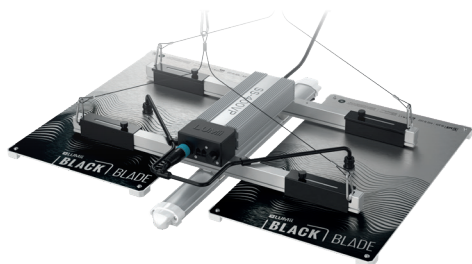

LUMii Black Blade LEDs & LUMii Black Bar 30W UV/FR LED

Exciting, affordable LED lights for all your growing needs!

LUMii Black Blade 100w LED

- Ideal for propagation or growing leafy greens and herbs

W/S **£75.00**, RRP **£150.00**

LUMii Black Blade 200w LED

- Fully dimmable, balanced spectrum lights for the entire grow cycle
- Can be controlled as a multiple array using the PowerPlant LED Controller

W/S **£125.00**, RRP **£250.00**

LUMii Black Bar 30W UV/FR LED

- Extends the spectrum, adding UV and Far-Red with potential to increase yield and quality and encourage flowering
- Fits direct to LUMii Black Blade 400W LED
- Can be hung alongside any full-spectrum light source

RAM Combi-Duct Lightproof Ducting

Now available in both 5m & 10m lengths!

- Wire reinforced - holds its open round shape
- Lightproof and low noise
- Fire resistant

SUPERthrive

Try our range of SUPERTHRIVE nutrients and additives