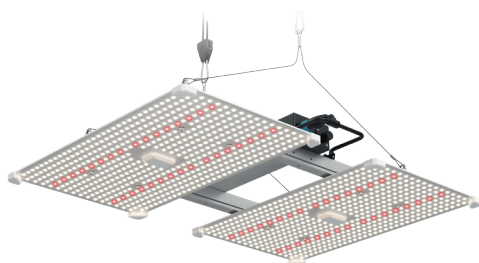

LUMii BLACK Blade LEDs

LUMii BLACK Blade LEDs are plate-format, plug and play LED grow lights with integral driver. Lightweight, compact, and easy to hang. Cool running with a heavy-gauge heat-sink plate, and highly energy efficient. Complete with hanging slings and 2m power lead.

LUMii Black Blade 100w LED:

- Full spectrum white light with enhanced blues for propagation and growth
- Dimensions 215 mm x 425 mm x 92 mm (8.5" x 16.7" x 3.6")
- PPF 260 umol/s
- An alternative to T5 lights, CFL lamps or 250W MH Lamps

W/S **£75.00**, RRP **£150.00**

LUMii Black Blade 200w LED:

- Full spectrum white light with added 660nm Osram chips, for the whole plant life cycle
- Dimensions 305 mm x 505 mm x 104 mm (12.0" x 19.9" x 4.1"). Lights up to a 1m x 1m grow tent
- PPF 520 umol/s
- An alternative to 250W - 400W HID Lamps or 315W CMH Lamps
- Dimmable via integral control switch, or can be dimmed remotely using the PowerPlant LED controller

W/S **£125.00**, RRP **£250.00**

LUMii Black Blade 400w LED:

- Full spectrum white light with added 660nm Osram chips, for the whole plant life cycle
- Adjustable format for optimum light spread
- Dimensions 610 mm - 740 mm (adjustable) x 505 mm x 97 mm (24.0" - 29.1" adj. x 19.9" x 3.8"). Lights up to a 1.2m x 1.2m grow tent
- PPF 1040 umol/s
- An alternative to 600W HID Lamps
- Dimmable via integral control switch, or can be dimmed remotely using the PowerPlant LED controller
- Has provision for attachment of LUMii Black Bar 30w UV/FR LED