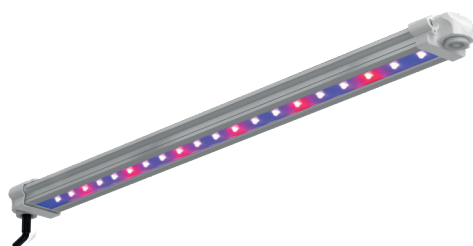

LUMii BLACK Blade LEDs

LUMii BLACK Blade LEDs are plate-format, plug and play LED grow lights with integral driver. Lightweight, compact, and easy to hang. Cool running with a heavy-gauge heat-sink plate, and highly energy efficient. Complete with hanging slings and 2m power lead.

W/S **£125.00**, RRP **£250.00**

LUMii Black Blade 400w LED:

- Full spectrum white light with added 660nm Osram chips, for the whole plant life cycle
- Adjustable format for optimum light spread
- Dimensions 610 mm - 740 mm (adjustable) x 505 mm x 97 mm (24.0" - 29.1" adj. x 19.9" x 3.8"). Lights up to a 1.2m x 1.2m grow tent
- PPF 1040 umol/s
- An alternative to 600W HID Lamps
- Dimmable via integral control switch, or can be dimmed remotely using the PowerPlant LED controller
- Has provision for attachment of LUMii Black Bar 30w UV/FR LED

The LUMii Black Bar 30w UV/FR LED

The LUMii Black Bar 30w UV/FR LED provides UV and Far-Red light to supplement full spectrum light from other sources, increasing root mass, yield and quality of crops, and promoting flowering. Designed to fit directly to the LUMii Black Blade 400w LED, it can be hung alongside any type of grow light.

- Adds UVA (385 nm) and Far Red (730 nm) to the grow light spectrum
- Dimensions: Length 605 mm (23.82") Width 57 mm (2.24") Depth 31 mm (1.21")
- Powered directly from a mains outlet - timer recommended
- Includes hanging brackets and integral power lead