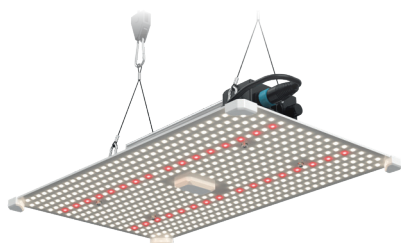

LUMii Black Blade 200w LED:

- Full spectrum white light with added 660nm Osram chips, for the whole plant life cycle
- Dimensions 305 mm x 505 mm x 104 mm (12.0" x 19.9" x 4.1"). Lights up to a 1m x 1m grow tent
- PPF 520 umol/s
- An alternative to 250W - 400W HID Lamps or 315W CMH Lamps
- Dimmable via integral control switch, or can be dimmed remotely using the PowerPlant LED controller

W/S **£125.00**, RRP **£250.00**