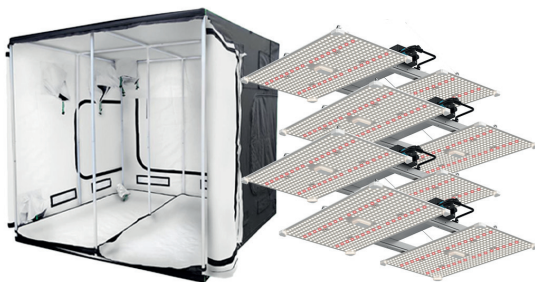

LightHouse WHITE 2.4m² LED Tent Bundle:

- Tent with four LUMii Black Blade 400w LEDs

W/S **£1073.43**, RRP **£2576.30**