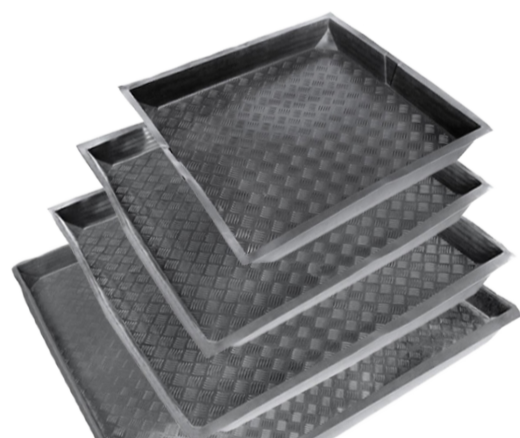

Flexi-Trays

Our new range available now! The 'go anywhere' solution, versatile and invaluable for any grower!

- Tough and durable but flexible enough to roll up
- Deep-sided
- Ridged bottom for drainage
- Eco-friendly - made from recycled materials and fully recyclable.

	SIZE:		W/S price	RRP
12-555-155	Flexi-Tray 80	80cm x 80cm x 10cm deep (31.5" x 31.5" x 4" deep)	£13.80	£33.20
12-555-160	Flexi-Tray 100	100cm x 100cm x 10cm deep (39.5" x 39.5" x 4" deep)	£17.80	£42.80
12-555-165	Flexi-Tray 120	116cm x 116cm x 10cm deep (46" x 46" x 4" deep)	£23.46	£56.40
12-555-170	Flexi-Tray 150	150cm x 150cm x 10cm deep (59" x 59" x 4" deep)	£36.40	£87.40