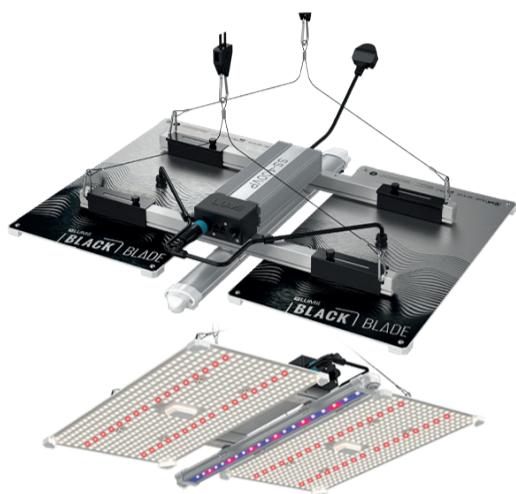

**NOW IN
STOCK!**

LUMii
BLACK

LUMii Black Blade 400w plus 30w UV/FR Bar LED Kit

A versatile grow lighting combo giving plants all the light they need for growth and bloom!

- Full, balanced spectrum 3500K white light, with added UVA and Far Red
- LED light for the whole plant life cycle, growing and flowering
- Simple to install and operate
- Lightweight and easily hung
- Very low heat output and excellent dissipation away from the canopy
- Each powered separately by mains electricity.

	W/S price	RRP
LUMii Black Blade 400w plus 30w UV/FR Bar LED Kit	£267.05	£545
LUMii Black Blade 400w LED	£225.00	£450.00
LUMii Black Bar 30w UV/FR LED	£47.50	£95

Netafim Stakes and ASTA® Clip Stake

An extension to our range of irrigation drippers. Get these popular products now!

Netafim Straight Stake Blue - Flood Dripper

A simple bi-directional dripper to fit a Ø4mm (int) feed line. Flow rate dependent upon feed supply.

Netafim Arrow Straight Stake 2.3L/H - Black

A dripper with drop leading stake to directly target the rootzone, to fit a Ø3mm (int) feed line.

- Water and nutrients targeted directly to your plants
- Simple to install
- Self-flushing to avoid blockages
- Ideal for use in hydroponic grow media, growbags, pots etc.

ASTA® Clip Stake

Designed to secure Ø3mm & Ø4mm (int) irrigation tubing and offering excellent retention in most substrates.