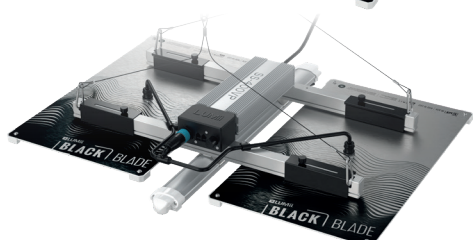

LUMii BLACK Blade 200w LED

- Fully dimmable, balanced spectrum lights for the entire grow cycle
- Can be controlled as a multiple array using the PowerPlant LED Controller

W/S **£125.00**, RRP **£250.00**

LUMii BLACK Blade 400w LED

- Fully dimmable, balanced spectrum lights for the entire grow cycle
- Can be controlled as a multiple array using the PowerPlant LED Controller

W/S **£225.00**, RRP **£450.00**

LUMii BLACK Blade 400w plus 30w UV/FR Bar LED Kit

- Balanced spectrum 3500 K white light (1040 umol/s) with added red, UVA and Far Red

W/S **£267.05**, RRP **£545.00**

LUMii BLACK Bar 30W UV/FR LED

- Extends the spectrum, adding UV and Far-Red with potential to increase yield and quality and encourage flowering
- Fits direct to LUMii BLACK Blade 400W LED
- Can be hung alongside any full-spectrum light source

W/S **£47.50**, RRP **£95.00**

LIGHTHOUSE[®]
CONTROLLED ENVIRONMENTS

LightHouse WHITE Tents

Superior light distribution from any light source! Especially suitable for LED Lighting.

- Highly reflective white inner lining
- Diffuse reflection – spreads light evenly in all directions
- Excellent canopy penetration without hot spots
- Same high quality and features as the LightHouse MAX Tent range
- Sizes to suit all growers