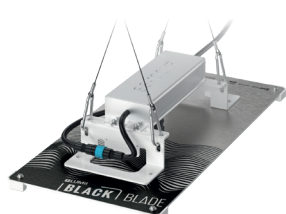

LUMii Black Blade LEDs & LUMii Black Bar 30W UV/FR LED

Exciting, affordable LED lights for all your growing needs!

LUMii BLACK Blade 100w LED

- Ideal for propagation or growing leafy greens and herbs

W/S **£75.00**, RRP **£150.00**

LUMii BLACK Blade 200w LED

- Fully dimmable, balanced spectrum lights for the entire grow cycle
- Can be controlled as a multiple array using the PowerPlant LED Controller

W/S **£125.00**, RRP **£250.00**

LUMii BLACK Blade 400w plus 30w UV/FR Bar LED Kit

- Balanced spectrum 3500 K white light (1040 umol/s) with added red, UVA and Far Red

W/S **£267.05**, RRP **£545.00**

LUMii BLACK Bar 30W UV/FR LED

- Extends the spectrum, adding UV and Far-Red with potential to increase yield and quality and encourage flowering
- Fits direct to LUMii BLACK Blade 400W LED
- Can be hung alongside any full-spectrum light source

W/S **£47.50**, RRP **£95.00**

LIGHTHOUSE[®]
CONTROLLED ENVIRONMENTS

LightHouse WHITE Tents

Superior light distribution from any light source! Especially suitable for LED Lighting.

- Highly reflective white inner lining
- Diffuse reflection – spreads light evenly in all directions
- Excellent canopy penetration without hot spots
- Same high quality and features as the LightHouse MAX Tent range
- Sizes to suit all growers