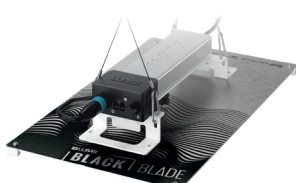

LUMii Black Blade LEDs & LUMii Black Bar 30W UV/FR LED

Exciting, affordable LED lights for all your growing needs!

LUMii BLACK Blade 100w LED

- Ideal for propagation or growing leafy greens and herbs

W/S **£75.00**, RRP **£150.00**

LUMii BLACK Blade 200w LED

- Fully dimmable, balanced spectrum lights for the entire grow cycle
- Can be controlled as a multiple array using the PowerPlant LED Controller

W/S **£125.00**, RRP **£250.00**

LUMii BLACK Blade 400w plus 30w UV/FR Bar LED Kit

- Balanced spectrum 3500 K white light (1040 umol/s) with added red, UVA and Far Red

W/S **£267.05**, RRP **£545.00**

LUMii BLACK Bar 30W UV/FR LED

- Extends the spectrum, adding UV and Far-Red with potential to increase yield and quality and encourage flowering
- Fits direct to LUMii BLACK Blade 400W LED
- Can be hung alongside any full-spectrum light source

W/S **£47.50**, RRP **£95.00**

LIGHTHOUSE[®]
CONTROLLED ENVIRONMENTS

LightHouse WHITE Tents

Superior light distribution from any light source! Especially suitable for LED Lighting.

- Highly reflective white inner lining
- Diffuse reflection – spreads light evenly in all directions
- Excellent canopy penetration without hot spots
- Same high quality and features as the LightHouse MAX Tent range
- Sizes to suit all growers