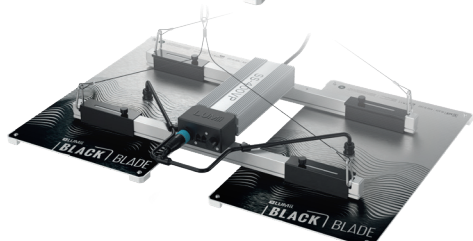

LUMii Black Blade LEDs & LUMii Black Bar 30W UV/FR LED

Exciting, affordable LED lights for all your growing needs!

LUMii BLACK Blade 100w LED

- Ideal for propagation or growing leafy greens and herbs

W/S **£75.00**, RRP **£150.00**

LUMii BLACK Blade 200w LED

- Fully dimmable, balanced spectrum lights for the entire grow cycle
- Can be controlled as a multiple array using the PowerPlant LED Controller

W/S **£125.00**, RRP **£250.00**

LUMii BLACK Blade 400w plus 30w UV/FR Bar LED Kit

- Balanced spectrum 3500 K white light (1040 umol/s) with added red, UVA and Far Red

W/S **£267.05**, RRP **£545.00**

LUMii BLACK Bar 30W UV/FR LED

- Extends the spectrum, adding UV and Far-Red with potential to increase yield and quality and encourage flowering
- Fits direct to LUMii BLACK Blade 400W LED
- Can be hung alongside any full-spectrum light source

W/S **£47.50**, RRP **£95.00**

LIGHTHOUSE[®]
CONTROLLED ENVIRONMENTS

LightHouse WHITE Tents

Superior light distribution from any light source! Especially suitable for LED Lighting.

- Highly reflective white inner lining
- Diffuse reflection – spreads light evenly in all directions
- Excellent canopy penetration without hot spots
- Same high quality and features as the LightHouse MAX Tent range
- Sizes to suit all growers