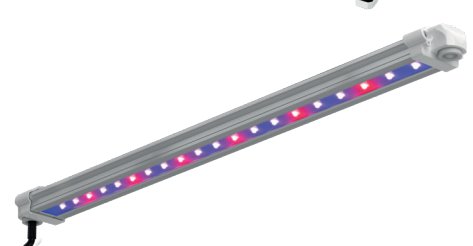

LUMii BLACK Blade 400w LED

- Fully dimmable, balanced spectrum lights for the entire grow cycle
- Can be controlled as a multiple array using the PowerPlant LED Controller

W/S **£225.00**, RRP **£450.00**

LUMii BLACK Blade 400w plus 30w UV/FR Bar LED Kit

- Balanced spectrum 3500 K white light (1040 umol/s) with added red, UVA and Far Red

W/S **£267.05**, RRP **£545.00**

LUMii BLACK Bar 30W UV/FR LED

- Extends the spectrum, adding UV and Far-Red with potential to increase yield and quality and encourage flowering
- Fits direct to LUMii BLACK Blade 400W LED
- Can be hung alongside any full-spectrum light source

W/S **£47.50**, RRP **£95.00**

LIGHTHOUSE[®]
CONTROLLED ENVIRONMENTS

LightHouse WHITE Tents

Superior light distribution from any light source! Especially suitable for LED Lighting.

- Highly reflective white inner lining
- Diffuse reflection – spreads light evenly in all directions
- Excellent canopy penetration without hot spots
- Same high quality and features as the LightHouse MAX Tent range
- Sizes to suit all growers